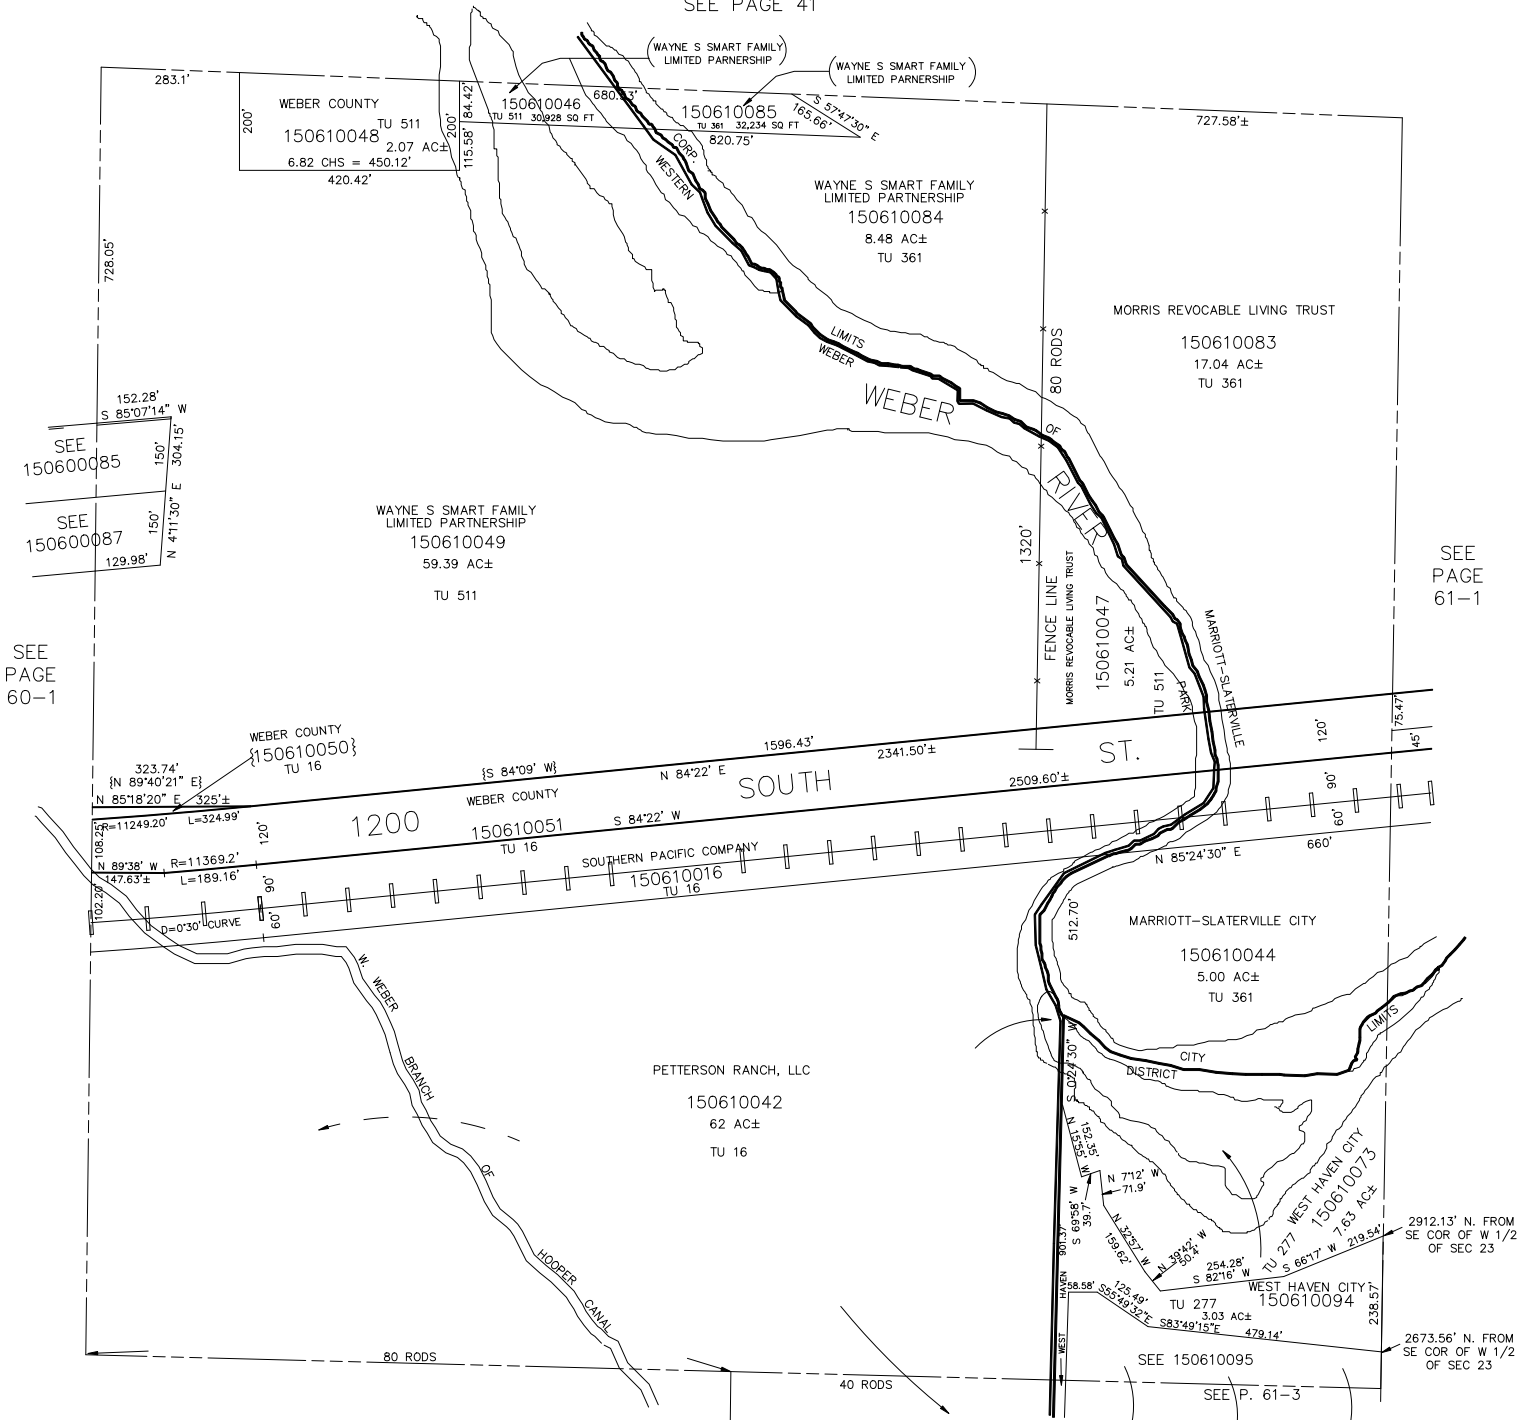

N.W. 1/4 SECTION 23, T.6N., R.2W., S.L.B. & M.

IN MARRIOTT-SLATERVILLE CITY & WEST HAVEN CITY

TAXING UNIT: 16, 277, 361, 511

SCALE 1" = 200'
SEE PAGE 41

SEE PAGE 60-1

SEE PAGE 61-1

SEE PAGE 61-3